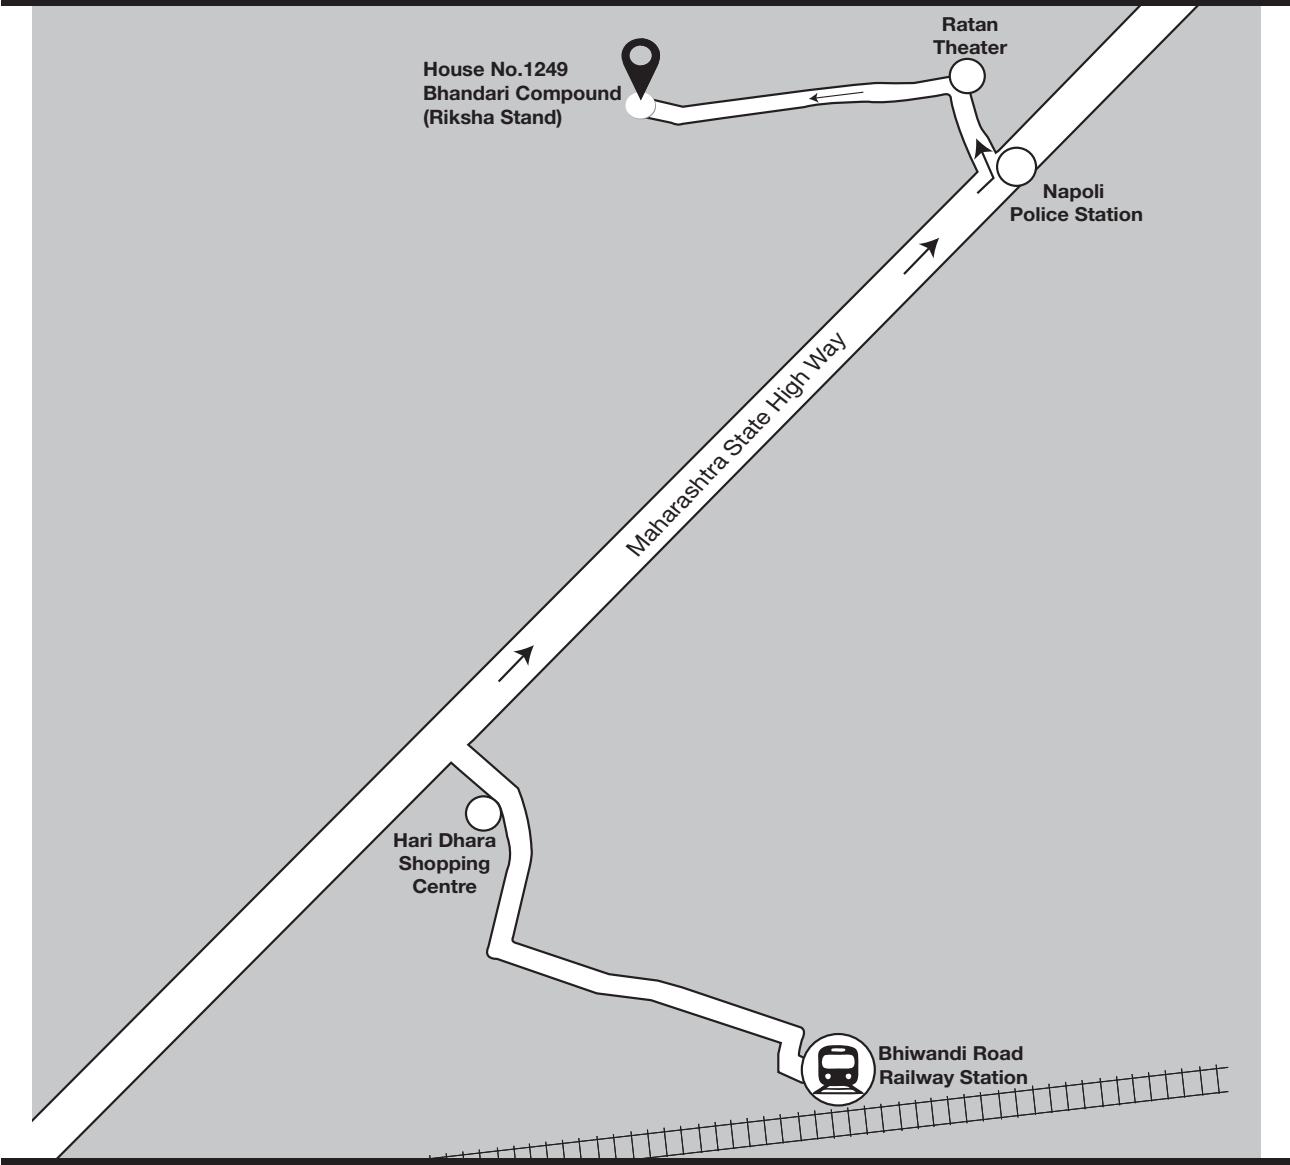

# Route Map to the Venue of the AGM

House No. 1249, Bhandari Chowk,  
Bhandari Compound, Narpoli Village, Bhiwandi, Thane-421 302